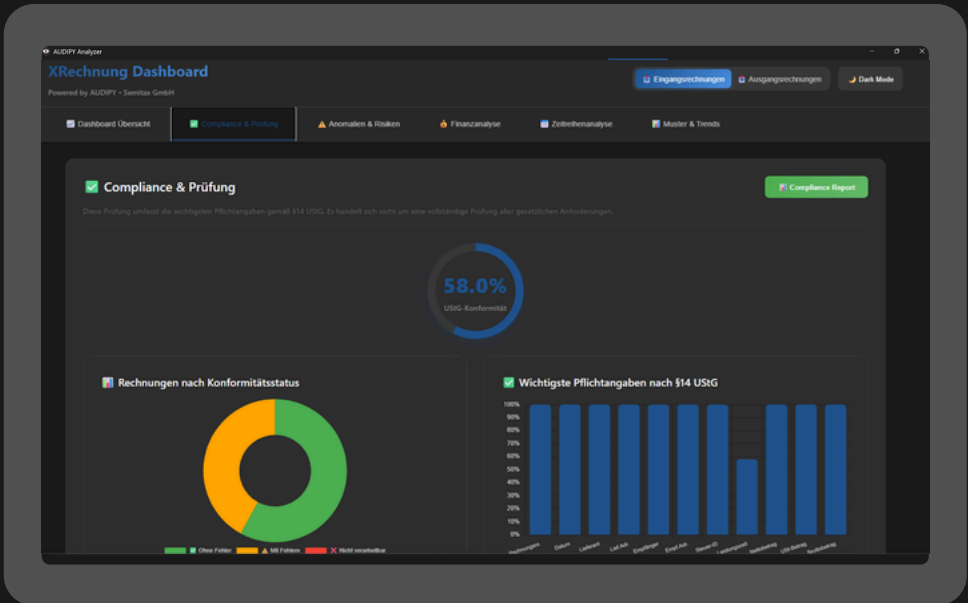

A screenshot of the AUDIPIY software interface. The interface is dark-themed and features a grid of eight data analysis tool icons. Each icon is accompanied by a title and a brief description. The tools are: Ausreißer (Outliers), Boxplot / Violin, Verteilungsanalyse (Distribution Analysis), Ziffernanalyse (Digit Analysis), Lückenanalyse (Gap Analysis), Netzwerkdiagramm (Network Diagram), Geldfluss (Cash Flow), and Perabile Koordinaten (Permissible Coordinates). The AUDIPIY logo is visible in the top right corner of the interface.

FROM €99 P.M.

ANALZYER.
Realtime data analysis

TAXCELLENCE
DER AWARD FÜR TAX TECH INNOVATION
1. PLATZ | AWARD 2025

- **Data analysis made easy:** An intuitive user interface makes complex Python analyses accessible even to non-experts
- **Real-time analysis** of large data volumes through innovative data streaming
- Support for proven **auditing methods**, modern machine learning techniques, and interactive visualizations
- Seamless **Power BI** integration for cross-file analysis

"Built for auditors – Designed for the future."

DISCOVER MORE

info@semitax.de

www.semitax.de

XRECHNUNG.

Comprehensive analysis of e-invoices

- **Automated verification of XRechnungen** for legal requirements and tax compliance
- **Early detection** of critical findings through intelligent anomaly detection in your data
- **Transparent analysis** of invoicing data with clearly highlighted mandatory fields and audit notes
- Generation of **compliance reports** for audits and internal controls