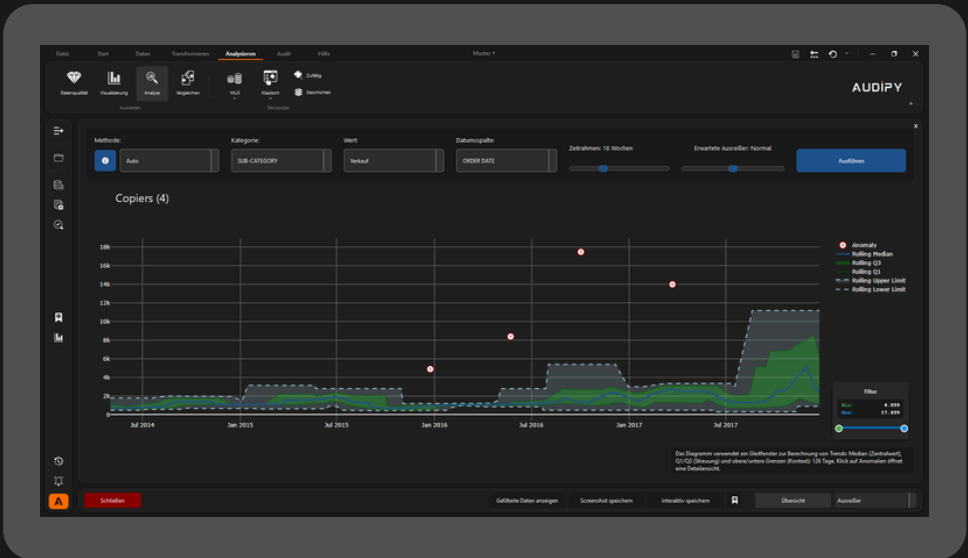

A screenshot of the AUDIPIY software interface. The interface is dark-themed and features a grid of eight data analysis tool icons. Each icon is accompanied by a title and a brief description. The tools are: Ausreißer (Outliers), Boxplot / Violin, Verteilungsanalyse (Distribution Analysis), Ziffernanalyse (Digit Analysis), Lückenanalyse (Gap Analysis), Netzwerkdiagramm (Network Diagram), Geldfluss (Cash Flow), and Perabile Koordinaten (Permissible Coordinates). The AUDIPIY logo is visible in the top right corner of the interface.

FROM €99 P.M.

ANALZYER.
Realtime data analysis

TAXCELLENCE
DER AWARD FÜR TAX TECH INNOVATION
1. PLATZ | AWARD 2025

- **Data analysis made easy:** An intuitive user interface makes complex Python analyses accessible even to non-experts
- **Real-time analysis** of large data volumes through innovative data streaming
- Support for proven **auditing methods**, modern machine learning techniques, and interactive visualizations
- Seamless **Power BI** integration for cross-file analysis

"Built for auditors – Designed for the future."

DISCOVER MORE

info@semitax.de

www.semitax.de

XRECHNUNG.

Comprehensive analysis of e-invoices

- **Automated verification of XRechnungen** for legal requirements and tax compliance
- **Early detection** of critical findings through intelligent anomaly detection in your data
- **Transparent analysis** of invoicing data with clearly highlighted mandatory fields and audit notes
- Generation of **compliance reports** for audits and internal controls